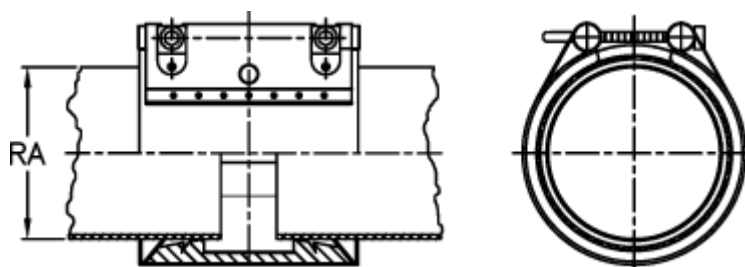

Article number: 025748300184

Description: Norma Connect pipe coupling  
GRIP E W5 Ø=184,0 EPDM, 10 bar

## Measures

---

Note = Kontakt os for yderligere informationer.

RA = 184